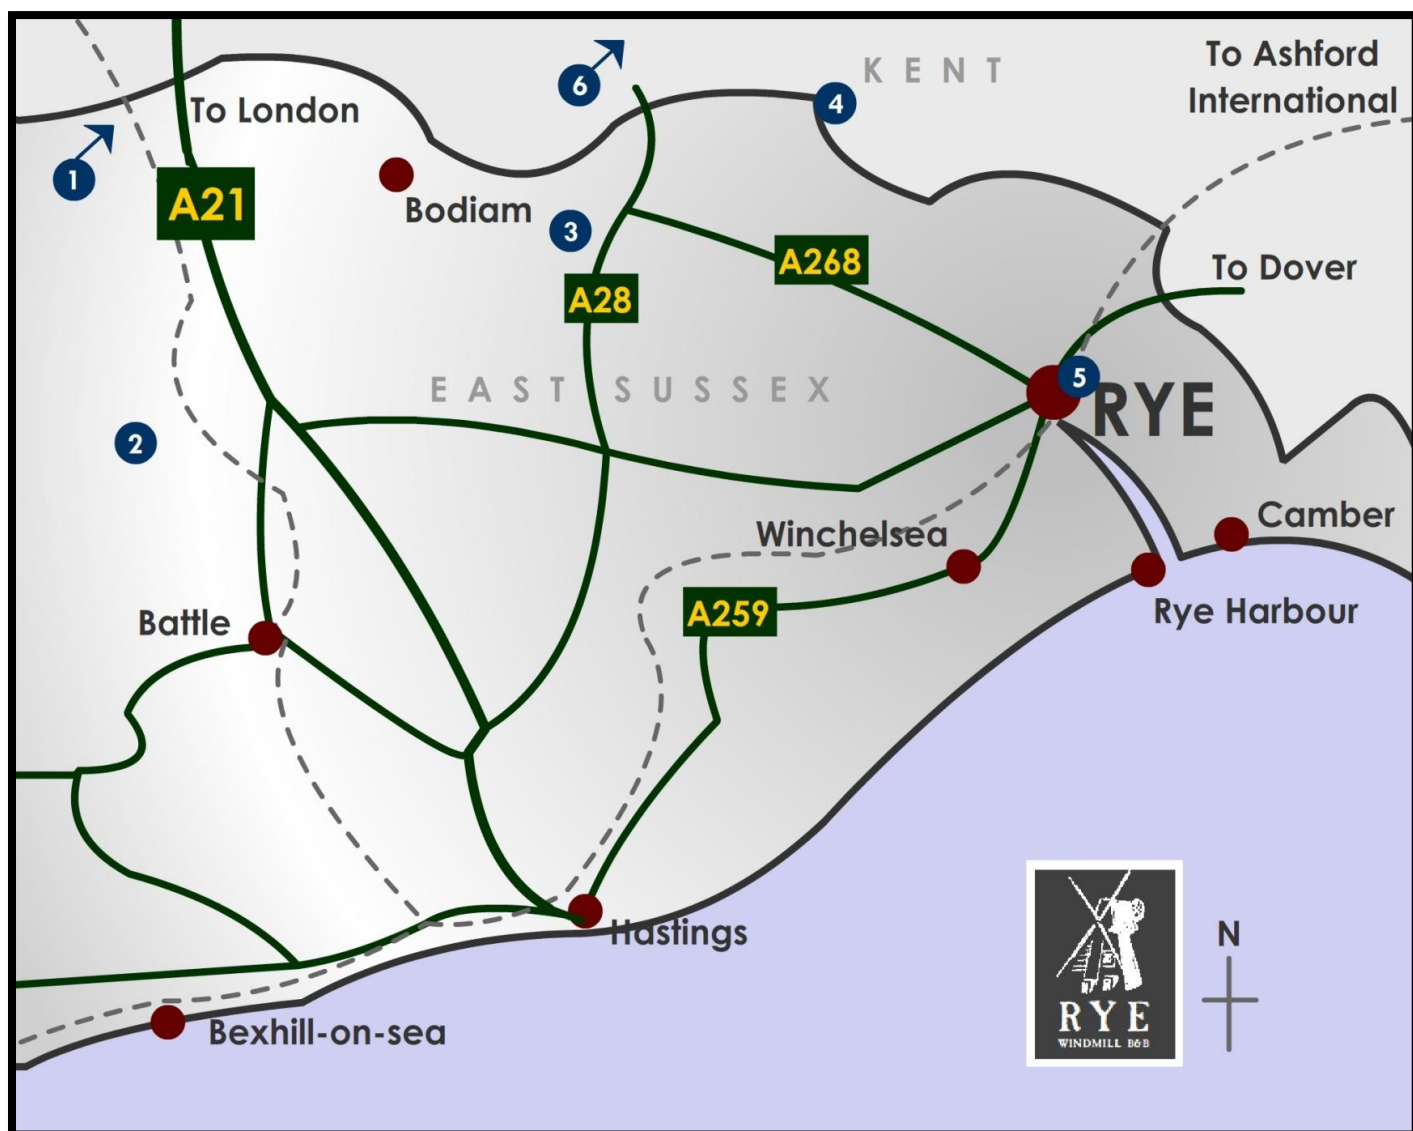

Rye Windmill
A bed & breakfast with a difference...

Tel: 01797 224027

Email: info@RyeWindmill.co.uk

Web: www.RyeWindmill.co.uk

Rye Windmill, Mill Lane, Rye, East Sussex, TN31 7DW

Gardens & Houses

1. Scotney Castle & Gardens - National Trust
2. Batemans House & Gardens - National Trust
3. Great Dixter House & Gardens
4. Smallhythe Place - National Trust
5. Lamb House - National Trust
6. Sissinghurst Castle Garden - National Trust